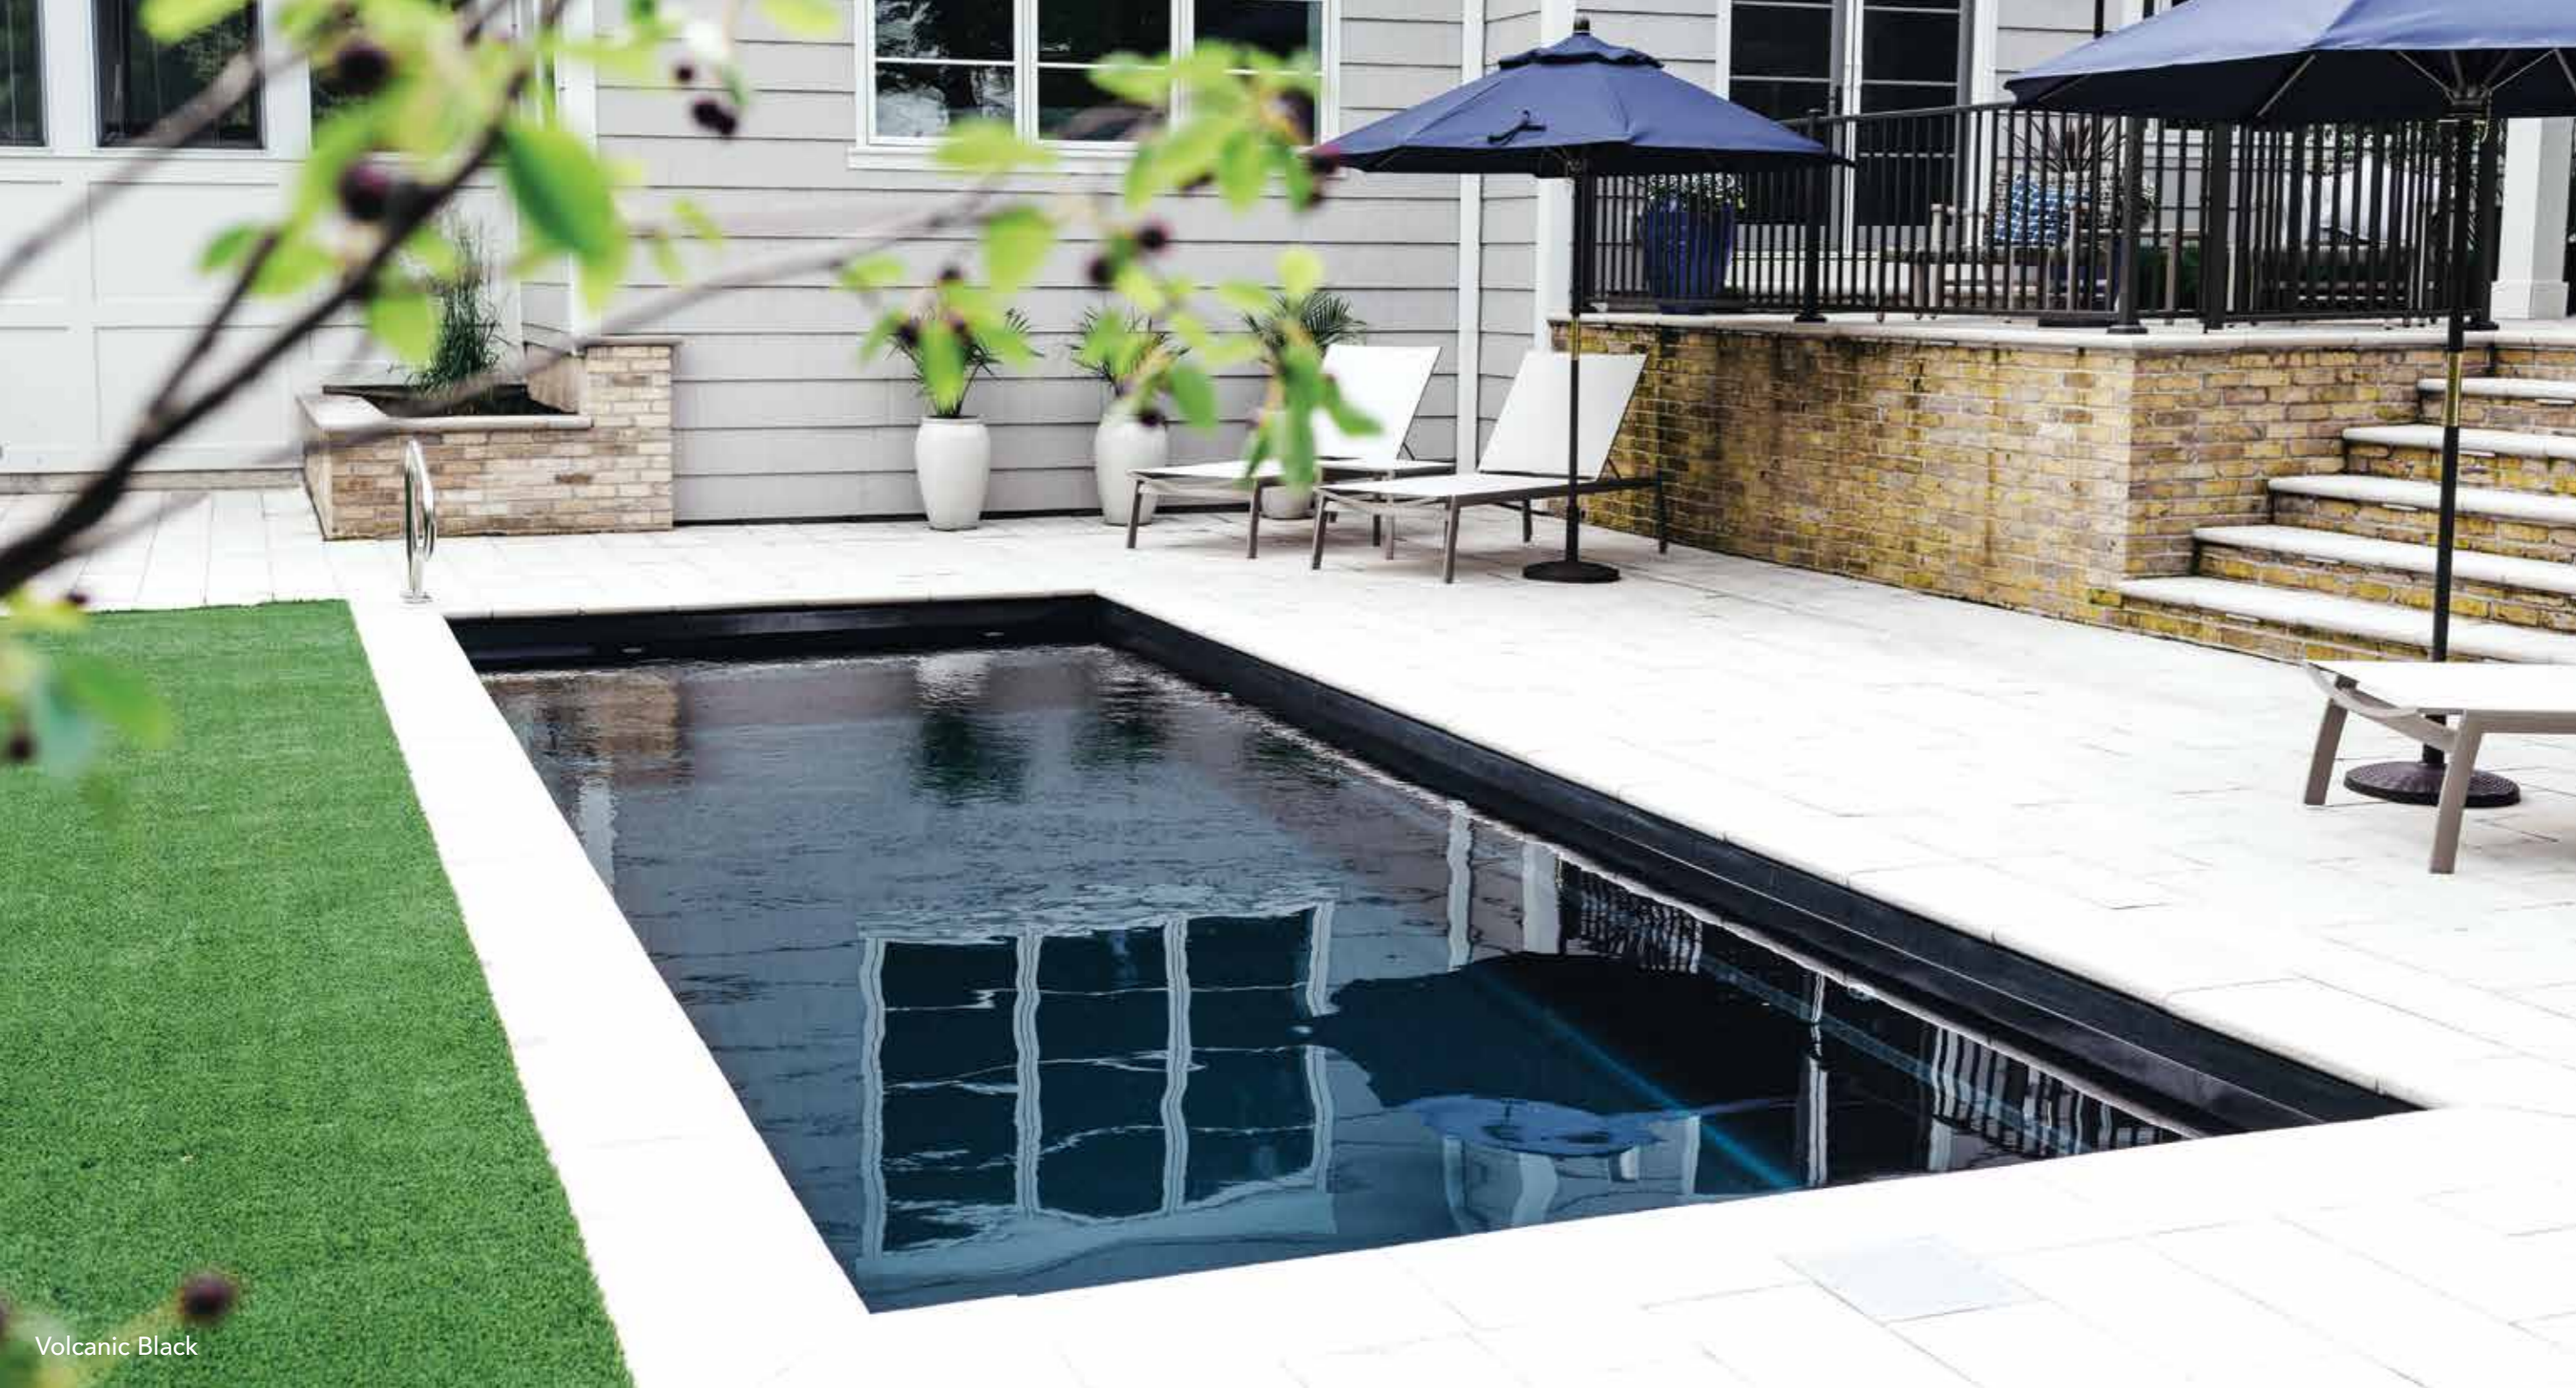

THE VISION™

- + Sleek, modern design allows for unlimited landscaping possibilities for both traditional and modern aesthetics
- + Large bench located at the step end with option to incorporate spa jets
- + Well-positioned entry and exit steps lead down to the pool floor
- + Flat-bottom design make it the perfect pool for playing pool games or for exercising